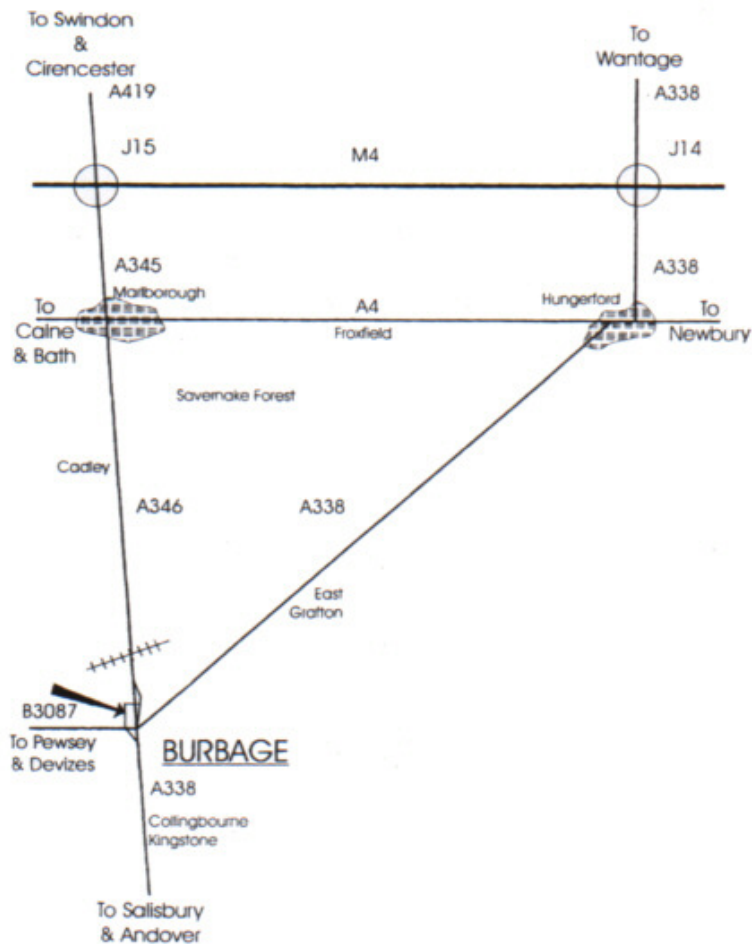

How to find us

FROM B3087 PEWSEY :

Leave PEWSEY on the B3087 heading for BURBAGE.

After nearly 3 miles you will pass through EASTON ROYAL, carry straight on for BURBAGE.

After 1.2 miles turn left into WESTCOURT, stay on this lane for about another 0.5 mile, past the pond on your left hand side and you will find the entrance to Westcourt Stables on your left.

If you miss the left turn to WESTCOURT, carry on to the roundabout with the ESSO garage, go right round the roundabout and come back on the B3087 signposted PEWSEY, then after 0.5 miles, turn right into WESTCOURT.